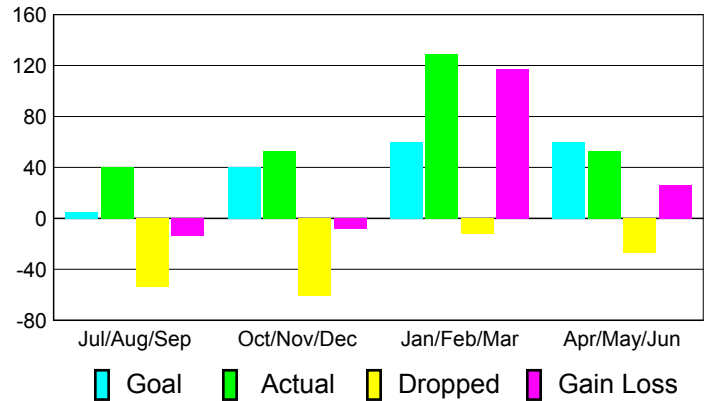

Membership Results 2010-2011

Goal, New, Dropped, Gain/Loss

Comparison of Membership Gain/Loss

Current Year Compared to the Previous Year