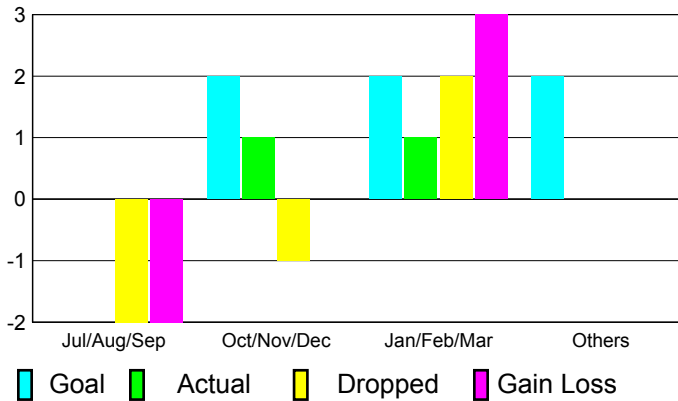

2010-2011 GMT Reports for District (or Undistricted) **District B 7**

GMT: **Joel Rosendo Gómez Franco** Location: **MEXICO**

GMT CA: **3**

CLUBS

Club Results
2010-2011

Clubs
2009-2010

Month	New Club Goal	Actual New Clubs	Actual Dropped Clubs	Gain/Loss of Clubs	Gain/Loss of Clubs
Jul/Aug/Sep	0	0	-2	-2	0
Oct/Nov/Dec	2	1	-1	0	0
Jan/Feb/Mar	2	1	2	3	1
Apr/May/Jun	2	0	0	0	0
Totals	6	2	-1	1	1

Club Results 2010-2011

Goal, New, Dropped, Gain/Loss

Comparison of Club Gain/Loss

Current Year Compared to the Previous Year

YTD Status Quo Clubs 2010-2011

Status Quo Clubs Compared to Status Quo Members

MEMBERSHIP

Membership Results
2010-2011

Membership
2009-2010

Month	Net Memb Goal	Actual New Memb	Actual Dropped Memb	Gain/Loss of Memb	Gain/Loss of Memb
Jul/Aug/Sep	5	40	-54	-14	-12
Oct/Nov/Dec	40	53	-61	-8	-1
Jan/Feb/Mar	60	129	-12	117	20
Apr/May/Jun	60	53	-27	26	4
Totals	165	275	-154	121	11