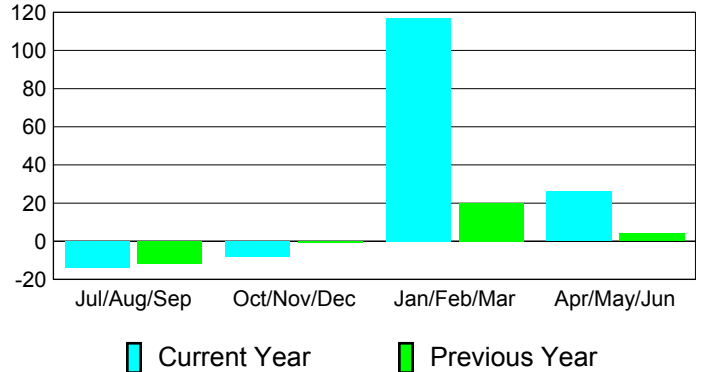

Membership Results
2010-2011

Membership
2009-2010

Month	Net Memb Goal	Actual New Memb	Actual Dropped Memb	Gain/Loss of Memb	Gain/Loss of Memb
Jul/Aug/Sep	5	40	-54	-14	-12
Oct/Nov/Dec	40	53	-61	-8	-1
Jan/Feb/Mar	60	129	-12	117	20
Apr/May/Jun	60	53	-27	26	4
Totals	165	275	-154	121	11

Membership Results 2010-2011

Goal, New, Dropped, Gain/Loss

Comparison of Membership Gain/Loss

Current Year Compared to the Previous Year

Gender Comparison 2010-2011

Jul/Aug/Sep

Oct/Nov/Dec

Jan/Feb/Mar